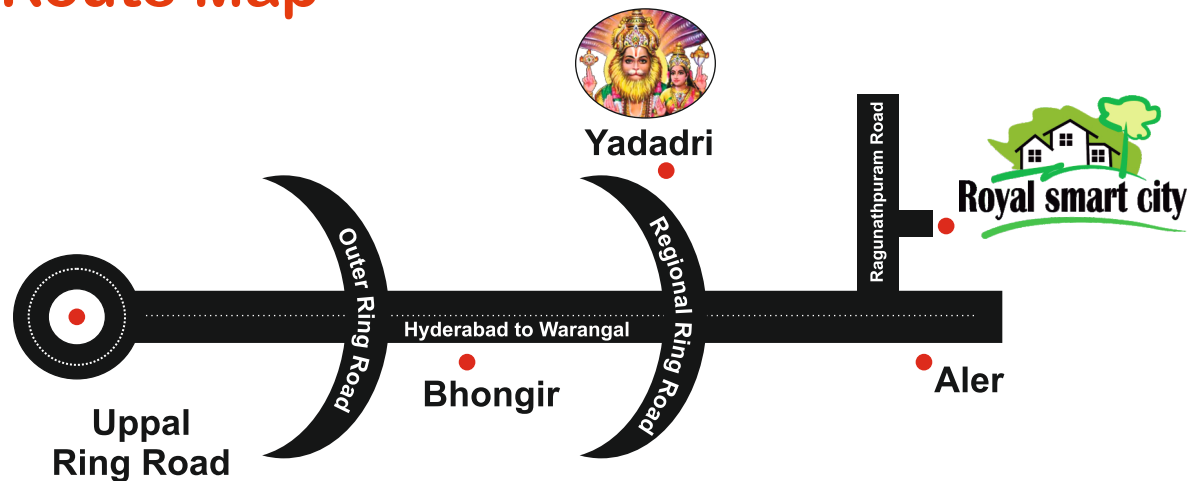

# Royal smart city

# Beautiful Residential Layout

DTCP @ Aler

Premium Villa Plots

## Route Map

Residential Layout Situated at  
 Sy. No. 1210A, 1210/AA, 1211/EE, 1212/UU  
 of Kolanpaka G.P., Aler Mandal,  
 Yadadri Bhuvanagiri District, Telangana.